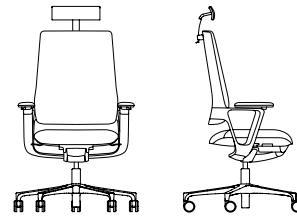

cnx99
Drehstuhl mit 60 cm hoher Rückenlehne
und Nackenstütze
cnx99
Task chair with 60 cm high backrest and
neck support