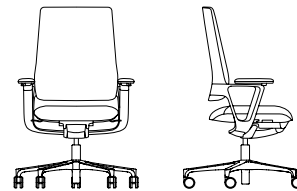

cnx98
Drehstuhl mit 60 cm hoher Rückenlehne
cnx98
Task chair with 60 cm high backrest