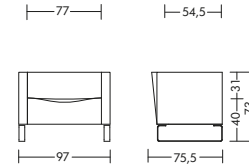

## Dimensions

**con73**  
with side panels: con73 - 101 kg

**con72**  
with side panels: con72 - 91 kg

**con71**  
with side panels: con71 - 86 kg

**con63**  
with armrests: con63 - 88 kg  
without armrests: con63 - 70 kg

**con62**  
with armrests: con62 - 76 kg  
without armrests: con62 - 58 kg

**con61**  
with armrests: con61 - 50 kg  
without armrests: con61 - 32 kg

**con60**  
con60 - 23 kg

**con22**  
con22 - 19 kg

**con79 / con78 / con69 / con68**  
con79 / con78 - 28 kg  
con69 / con68 - 22 kg