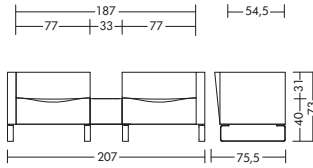

## Dimensions

**con73**  
with side panels: con73 - 101 kg

**con72**  
with side panels: con72 - 91 kg

**con71**  
with side panels: con71 - 86 kg

**con63**  
with armrests: con63 - 88 kg  
without armrests: con63 - 70 kg