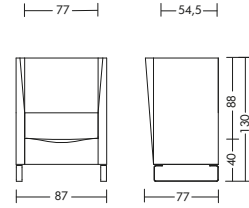

## Dimensions

**con73**  
with side panels: con73 - 101 kg

**con72**  
with side panels: con72 - 91 kg

**con71**  
with side panels: con71 - 86 kg

**con63**  
with armrests: con63 - 88 kg  
without armrests: con63 - 70 kg