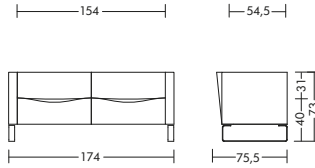

## Dimensions

**con73**  
with side panels: con73 - 101 kg

**con72**  
with side panels: con72 - 91 kg

**con71**  
with side panels: con71 - 86 kg

**con63**  
with armrests: con63 - 88 kg  
without armrests: con63 - 70 kg

**con62**  
with armrests: con62 - 76 kg  
without armrests: con62 - 58 kg

**con61**  
with armrests: con61 - 50 kg  
without armrests: con61 - 32 kg

**con60**  
con60 - 23 kg

**con22**  
con22 - 19 kg

**con79 / con78 / con69 / con68**  
con79 / con78 - 28 kg  
con69 / con68 - 22 kg