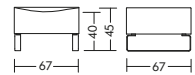

## Dimensions

**con73**  
with side panels: con73 - 101 kg

**con72**  
with side panels: con72 - 91 kg

**con71**  
with side panels: con71 - 86 kg

**con63**  
with armrests: con63 - 88 kg  
without armrests: con63 - 70 kg

**con62**  
with armrests: con62 - 76 kg  
without armrests: con62 - 58 kg

**con61**  
with armrests: con61 - 50 kg  
without armrests: con61 - 32 kg

**con60**  
con60 - 23 kg

**con22**  
con22 - 19 kg

**con79 / con78 / con69 / con68**  
con79 / con78 - 28 kg  
con69 / con68 - 22 kg