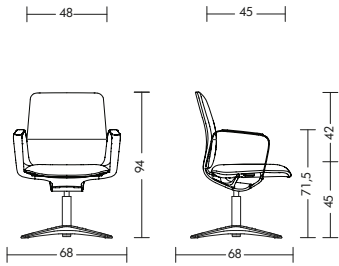

cow90
with arm supports: cow90 - 17 kg

Fabric requirement

Model	same colour	different colours	
	seat and backrest	seat	backrest
cow98	0,80 x 1,30 m	0,65 x 1,30 m	0,80 x 1,30 m
cow97	0,65 x 1,30 m	0,65 x 1,30 m	0,65 x 1,30 m
cow91	0,80 x 1,30 m	0,65 x 1,30 m	0,80 x 1,30 m
cow90	0,65 x 1,30 m	0,65 x 1,30 m	0,65 x 1,30 m