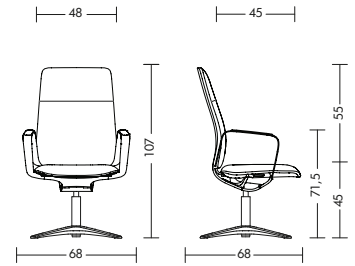

cow91
with arm supports: cow91 - 19 kg